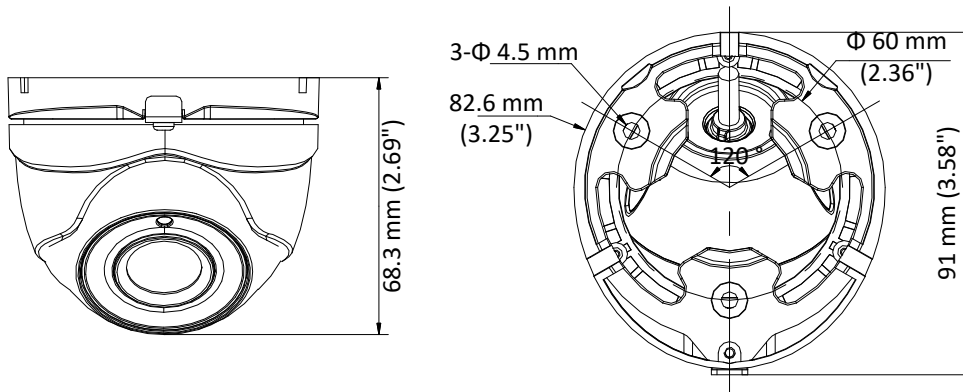

DS-2CE56D8T-ITME 2 MP Ultra-Low Light PoC Turret Camera

Key Features

- 2 MP high performance COMS
- Ultra-Low Light
- 1920 × 1080 resolution
- 2.8 mm fixed focal lens
- 120 dB true WDR, 3D DNR
- EXIR2.0, Smart IR, up to 20 m IR distance
- PoC.af
- IP67
- Up the Coax (HIKVISIONC)

Specification

Camera	
Image Sensor	2.0 megapixel progressive scan CMOS
Signal System	PAL/NTSC
Frame Rate	PAL: 1080p@25fps NTSC: 1080p@30fps
Resolution	1920 (H) × 1080 (V)
Min. illumination	Color: 0.005 Lux @ (F1.2, AGC ON), 0 Lux with IR
Shutter Time	PAL: 1/25 s to 1/50, 000 s NTSC: 1/30 s to 1/50, 000 s
Slow Shutter	Max. 16 times
Lens	2.8 mm fixed focal lens
Horizontal Field of View	103.5° (2.8 mm), 82.6° (3.6 mm), 54.4° (6 mm)
Lens Mount	M12
Day & Night	IR cut filter
Angle Adjustment	Pan: 0° to 360°, Tilt: 0° to 75°, Rotate: 0° to 360°
Synchronization	Internal synchronization
WDR (Wide Dynamic Range)	> 120 dB
Menu	
AGC	Support
Day/Night Mode	Auto/Color/BW (Black and White)
White Balance	ATW/MANUAL
Privacy Mask	ON/OFF, 4 programmable privacy masks
Motion Detection	4 programmable motion areas
Backlight Compensation	WDR/BLC/HLC/OFF
3D DNR (Digital Noise Reduction)	Level 1 to 10
Language	English, Chinese
Functions	Brightness, Sharpness, Mirror, Smart IR
Interface	
Video Output	1 HD analog output
General	
Operating Conditions	-40 °C to 60 °C (-40 °F to 140 °F) , humidity: 90% or less (non-condensation)
Power Supply	12 VDC ±25%/PoC.af
Power Consumption	Max. 3.6 W
Ingress Protection	IP67
Material	Metal
IR Range	Up to 20 m
Communication	Up the coax, Protocol: HIKVISIONC (TVI output)
Dimensions	91 mm × 82.6 mm × 68.3 mm (3.58" × 3.25" × 2.69")
Weight	Approx. 350 g (0.77 lb.)

Order Models

DS-2CE56D8T-ITME

* PoC function is only available when cooperating with DS-1TPXXX.

Dimension

Accessory

DS-1280ZJ-XS
Junction Box

DS-1272ZJ-110-TRS
Wall Mounting Bracket

DS-1276ZJ
Corner Mount